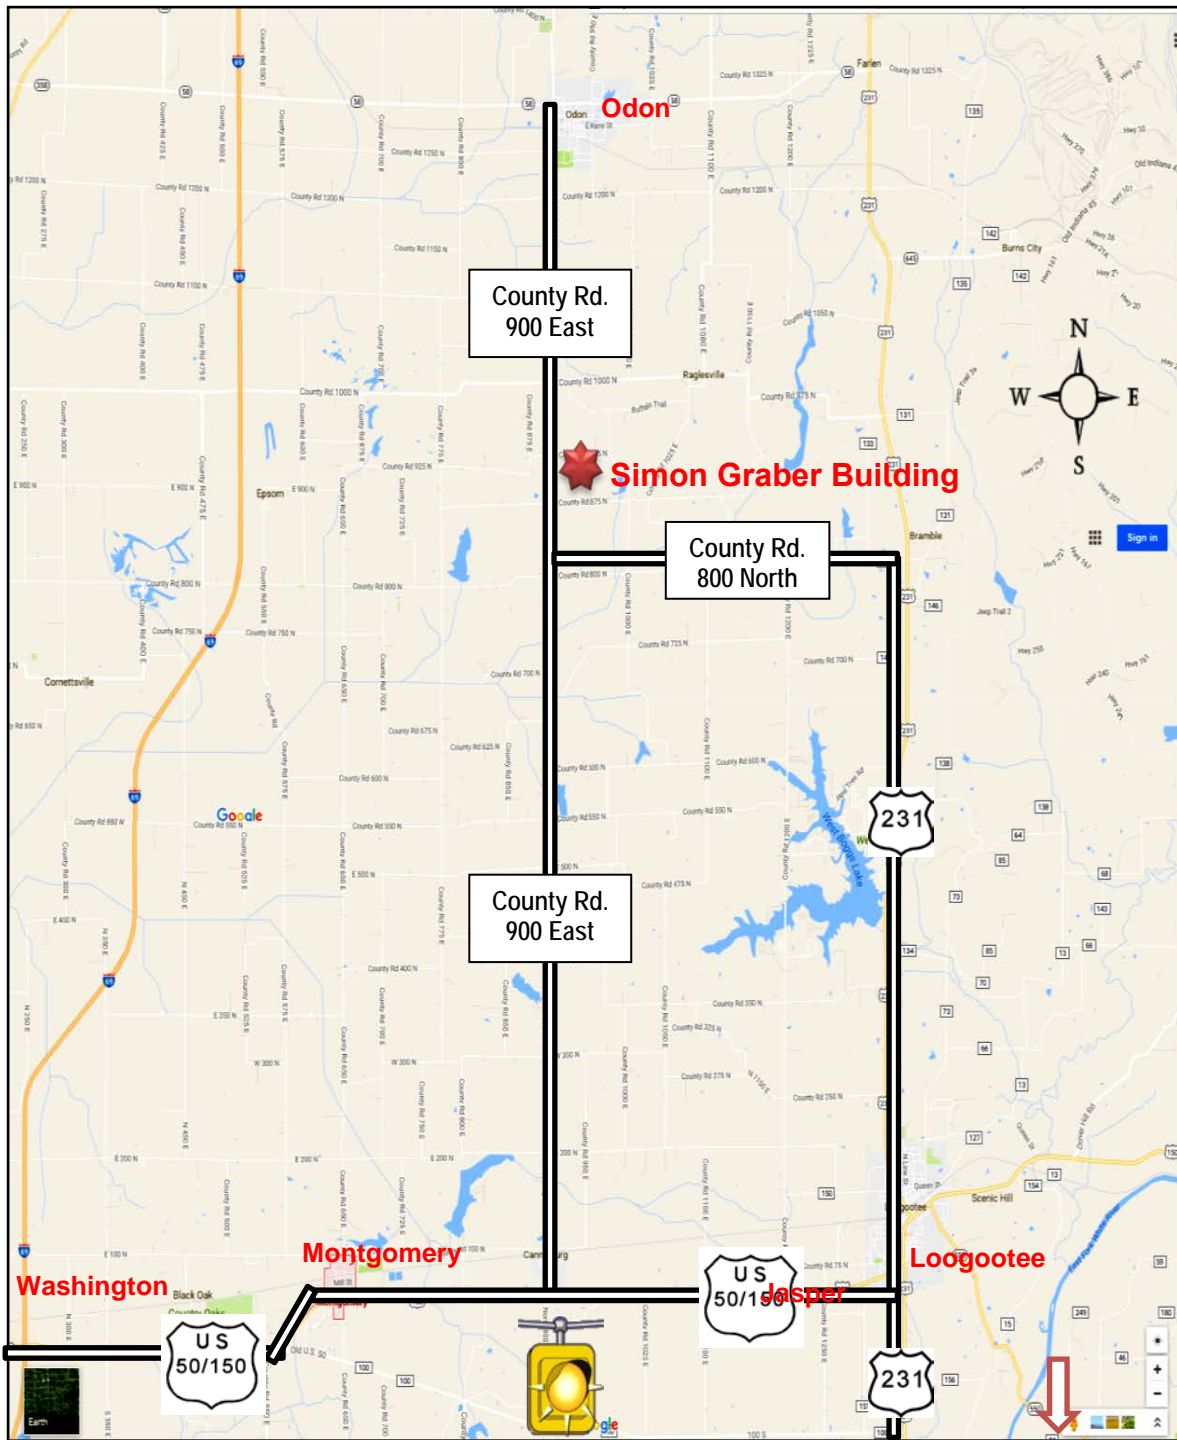

Directions to Right To Life Banquet – Simon Graber Building

From North take County Rd. 900 East, South from Odon and turn left on County Rd. 875 North

From Washington and Montgomery take US 50/150 to flashing yellow light and turn left (North) on County Rd. 900 East. Travel to County Rd. 875 North and turn Right.

Jasper/Loogootee take US 231 to County Rd. 800 North. Turn left (West) and then turn right on County Rd. 900 East. Turn Right at County Rd 875 North