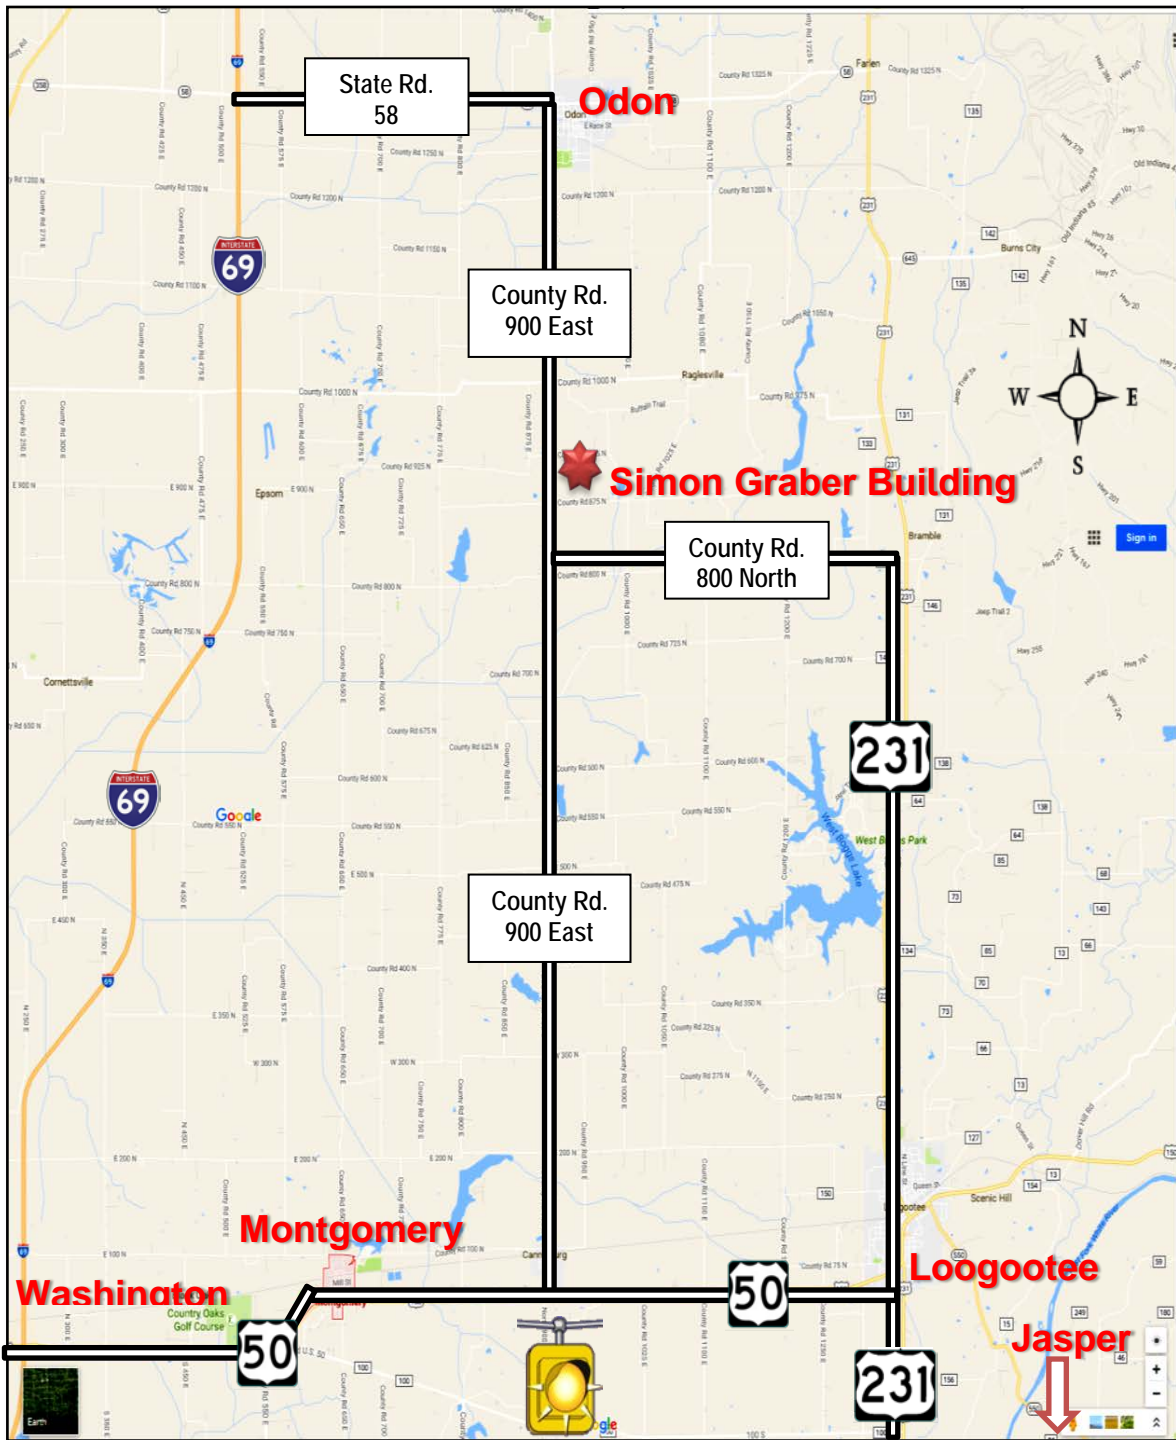

Directions to Right To Life Banquet – Simon Graber Building

From North take County Rd. 900 East, South from Odon and turn left on County Rd. 875 North

From Washington and Montgomery take US 50/150 to flashing yellow light and turn left (North) on County Rd. 900 East. Travel to County Rd. 875 North and turn Right.

Jasper/Loogootee take US 231 to County Rd. 800 North. Turn left (West) and then turn right on County Rd. 900 East. Turn Right at County Rd 875 North