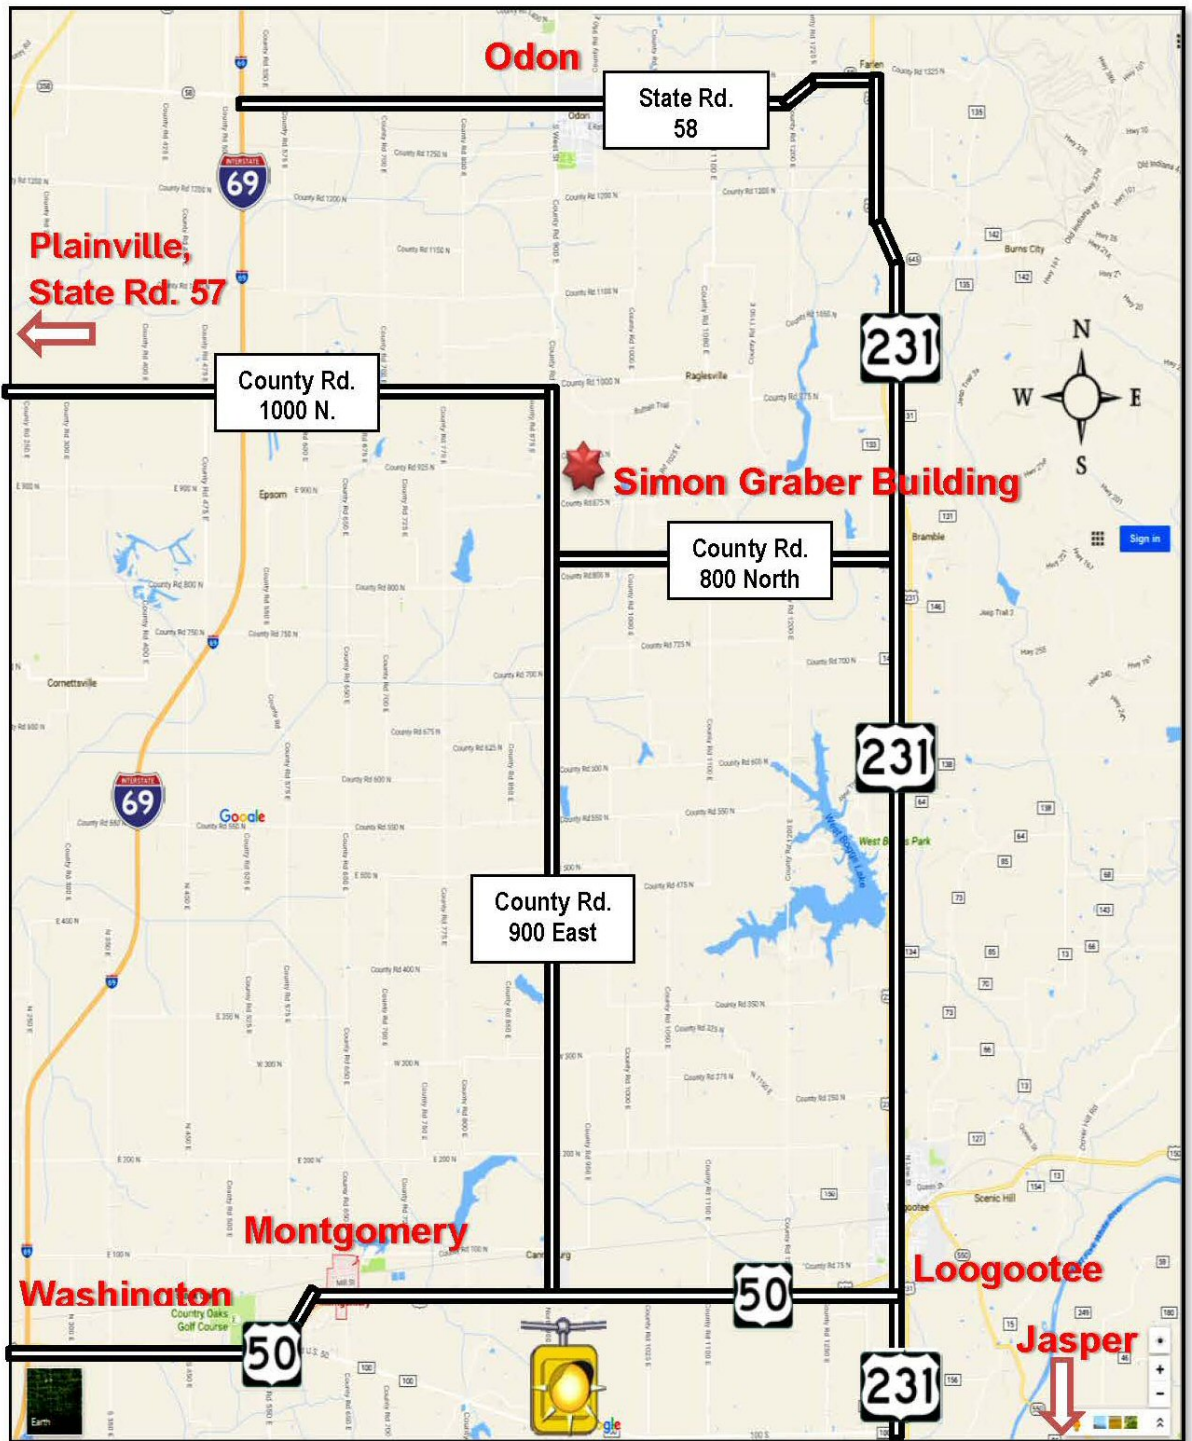

## Directions to Right To Life Banquet – Simon Graber Building

From Northwest take State Road 57 to County Rd. 1000 North (Plainville) to County Road 875 East and turn left.

From I-69 North, take State Rd. 58 West to US 231. Take US 231 South turn right on County Rd. 800 North to County Rd. 900 East. Turn left to 875 North and turn right.

From Odon or Northeast take US 231 South turn right on County Rd. 800 North to County Rd. 900 East. Turn left to 875 North and turn right.

From Washington and Montgomery take US 50/150 to flashing yellow light and turn left (North) on County Rd. 900 East. Travel to County Rd. 875 North and turn Right.

Jasper/Loogootee take US 231 to County Rd. 800 North. Turn left (West) and then turn right on County Rd. 900 East. Turn Right at County Rd 875 North